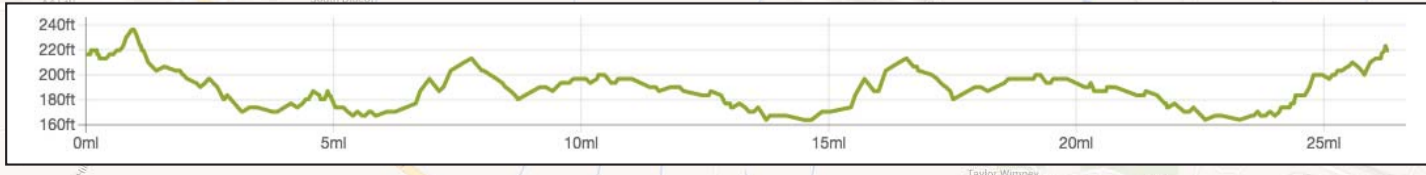

TOWN CENTRE MARKET SQUARE
 ///music.game.belong

Drayton, Milton & Sutton Courtenay
 Road closures to be in force from 08:00hrs - 13:15hrs

MILTON PARK
 ///limp.mixes.peanut

COURSE PROFILE

Mile Markers

Road Closures