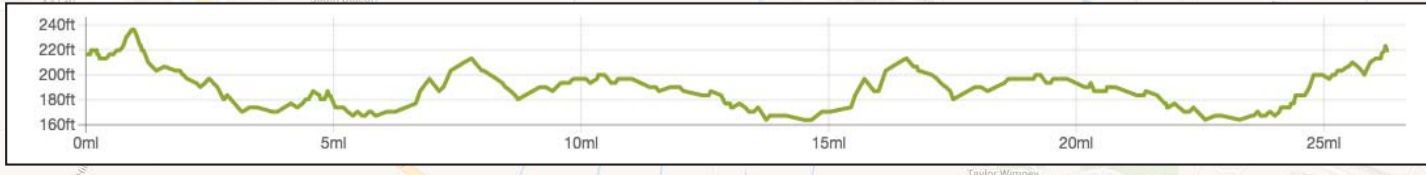

TOWN CENTRE MARKET SQUARE

Drayton, Milton & Sutton Courtenay
Road closures to be in force from 08:00hrs - 13:15hrs

MILTON PARK

COURSE PROFILE

Mile Markers

Road Closures