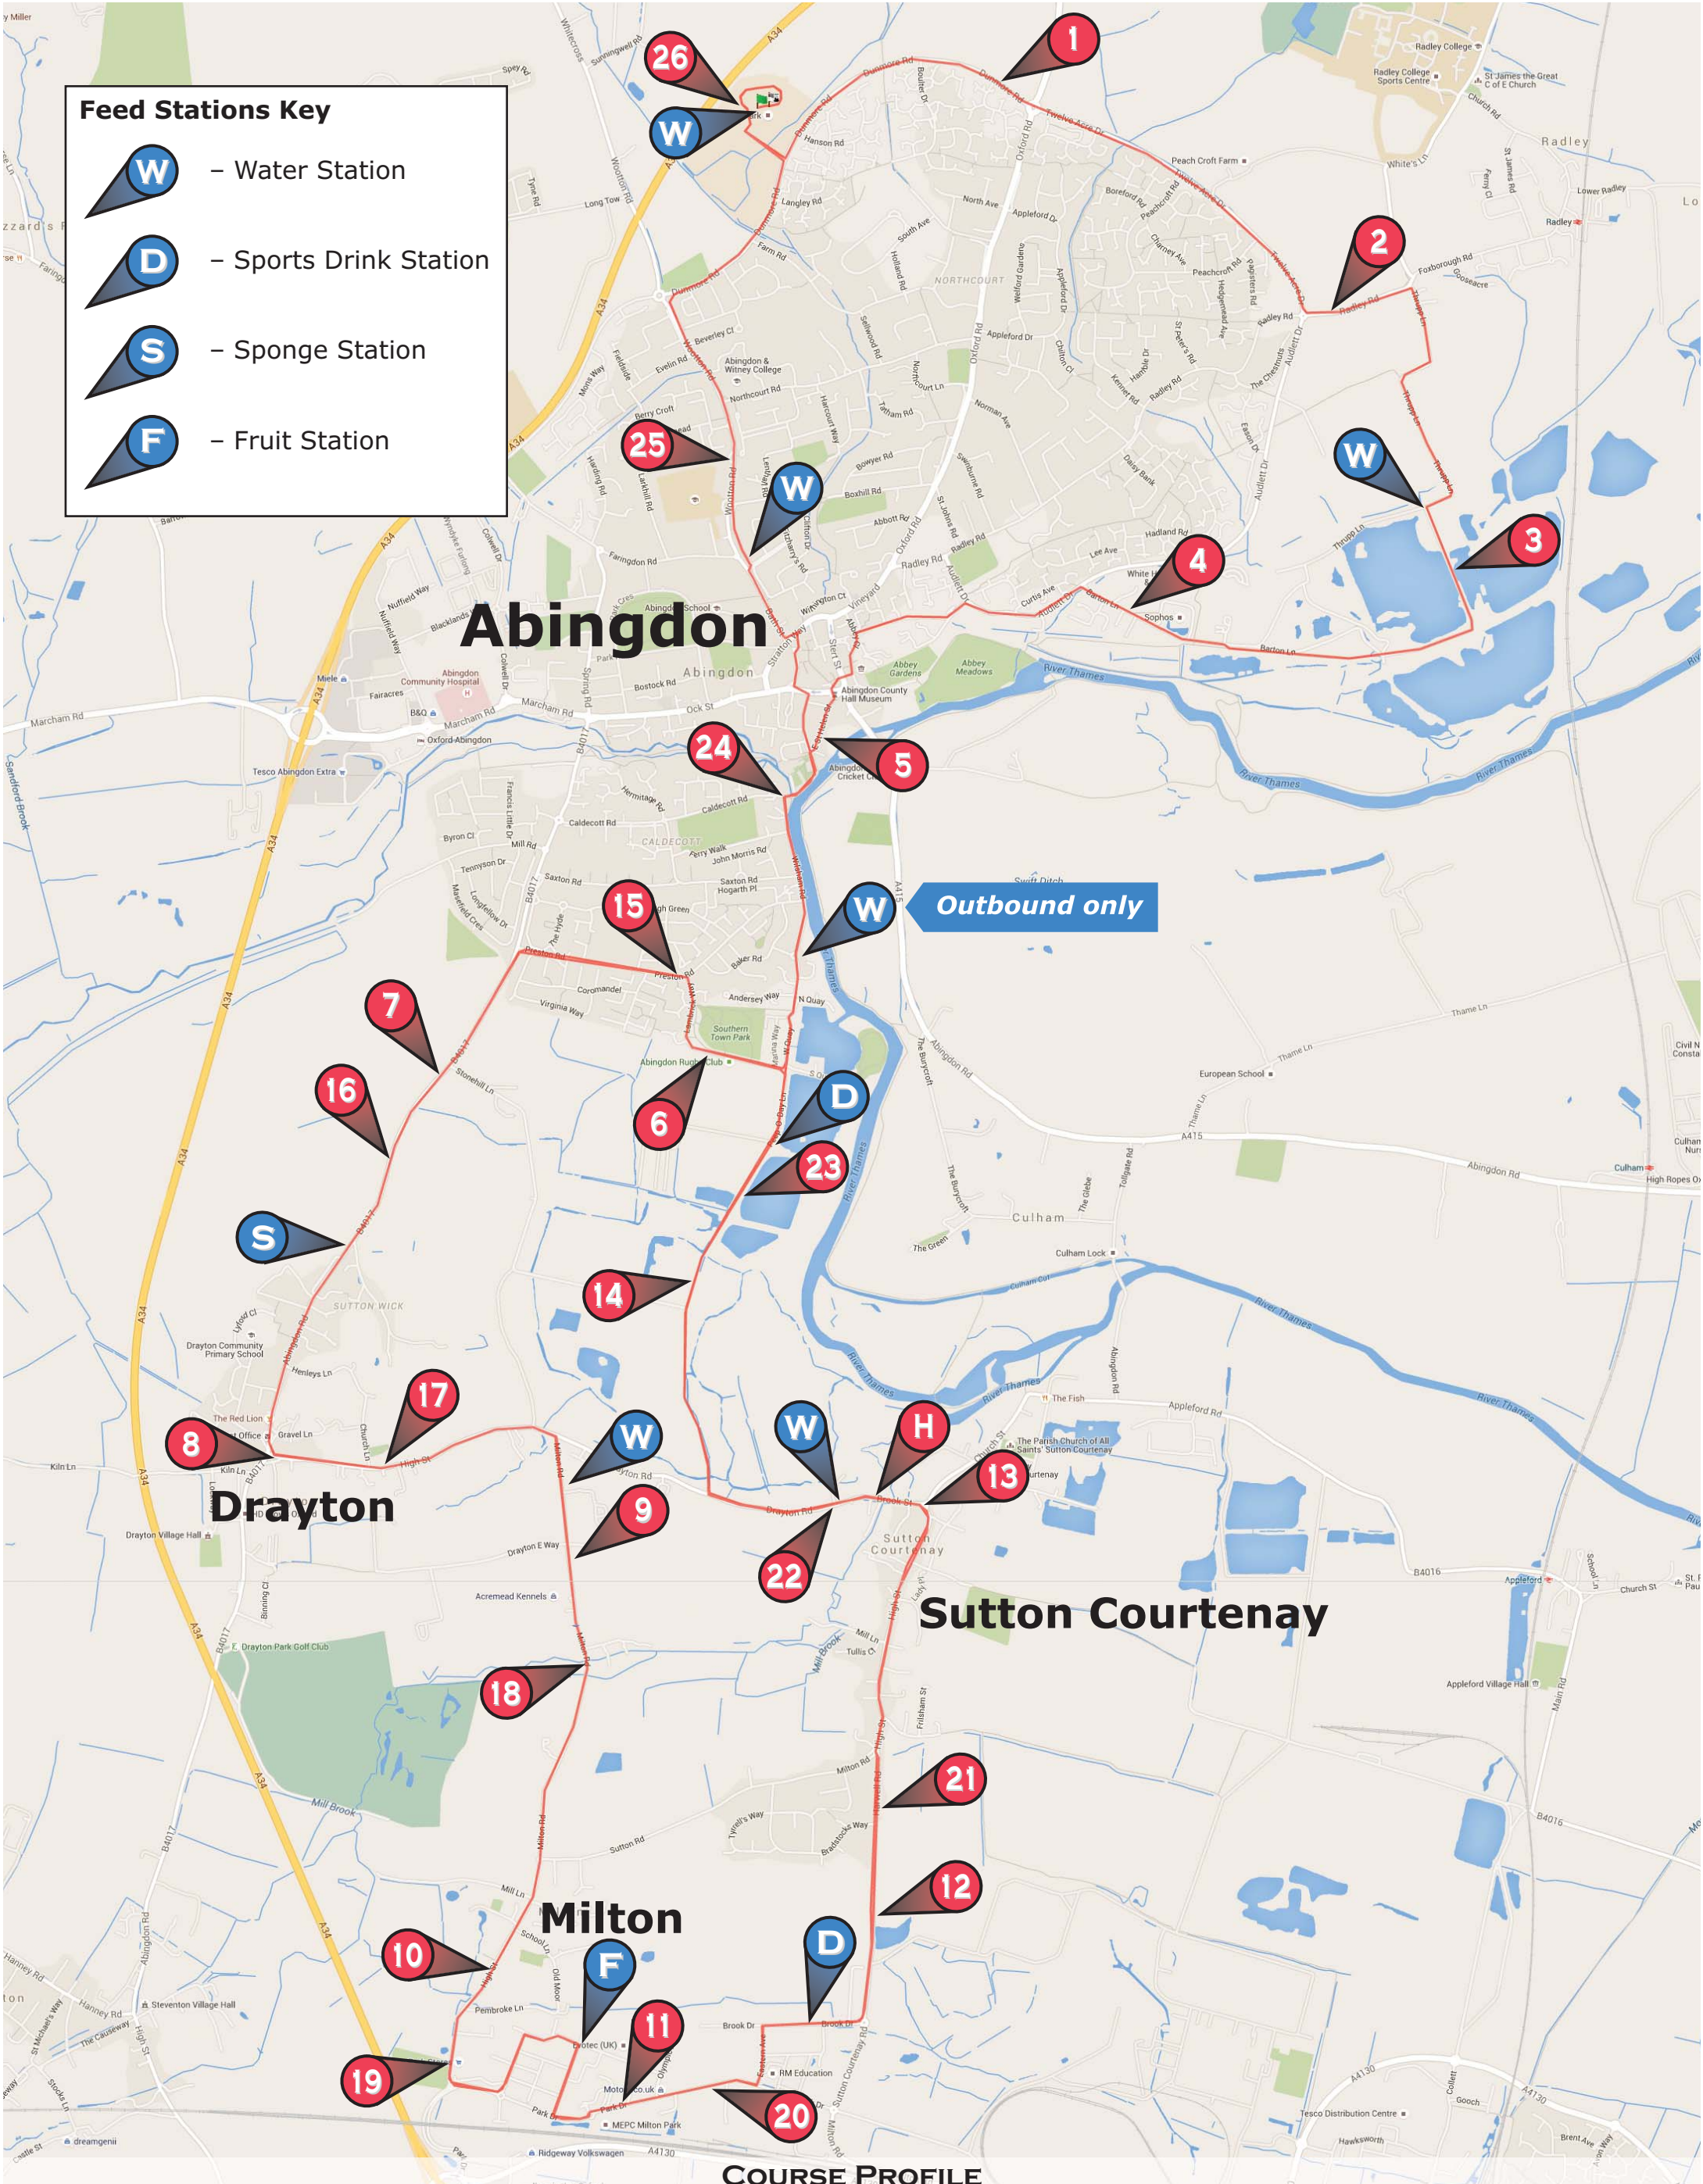

2020 ABINGDON MARATHON COURSE MAP

Feed Stations Key

- Water Station
- Sports Drink Station
- Sponge Station
- Fruit Station

Mile Markers

Feed Stations