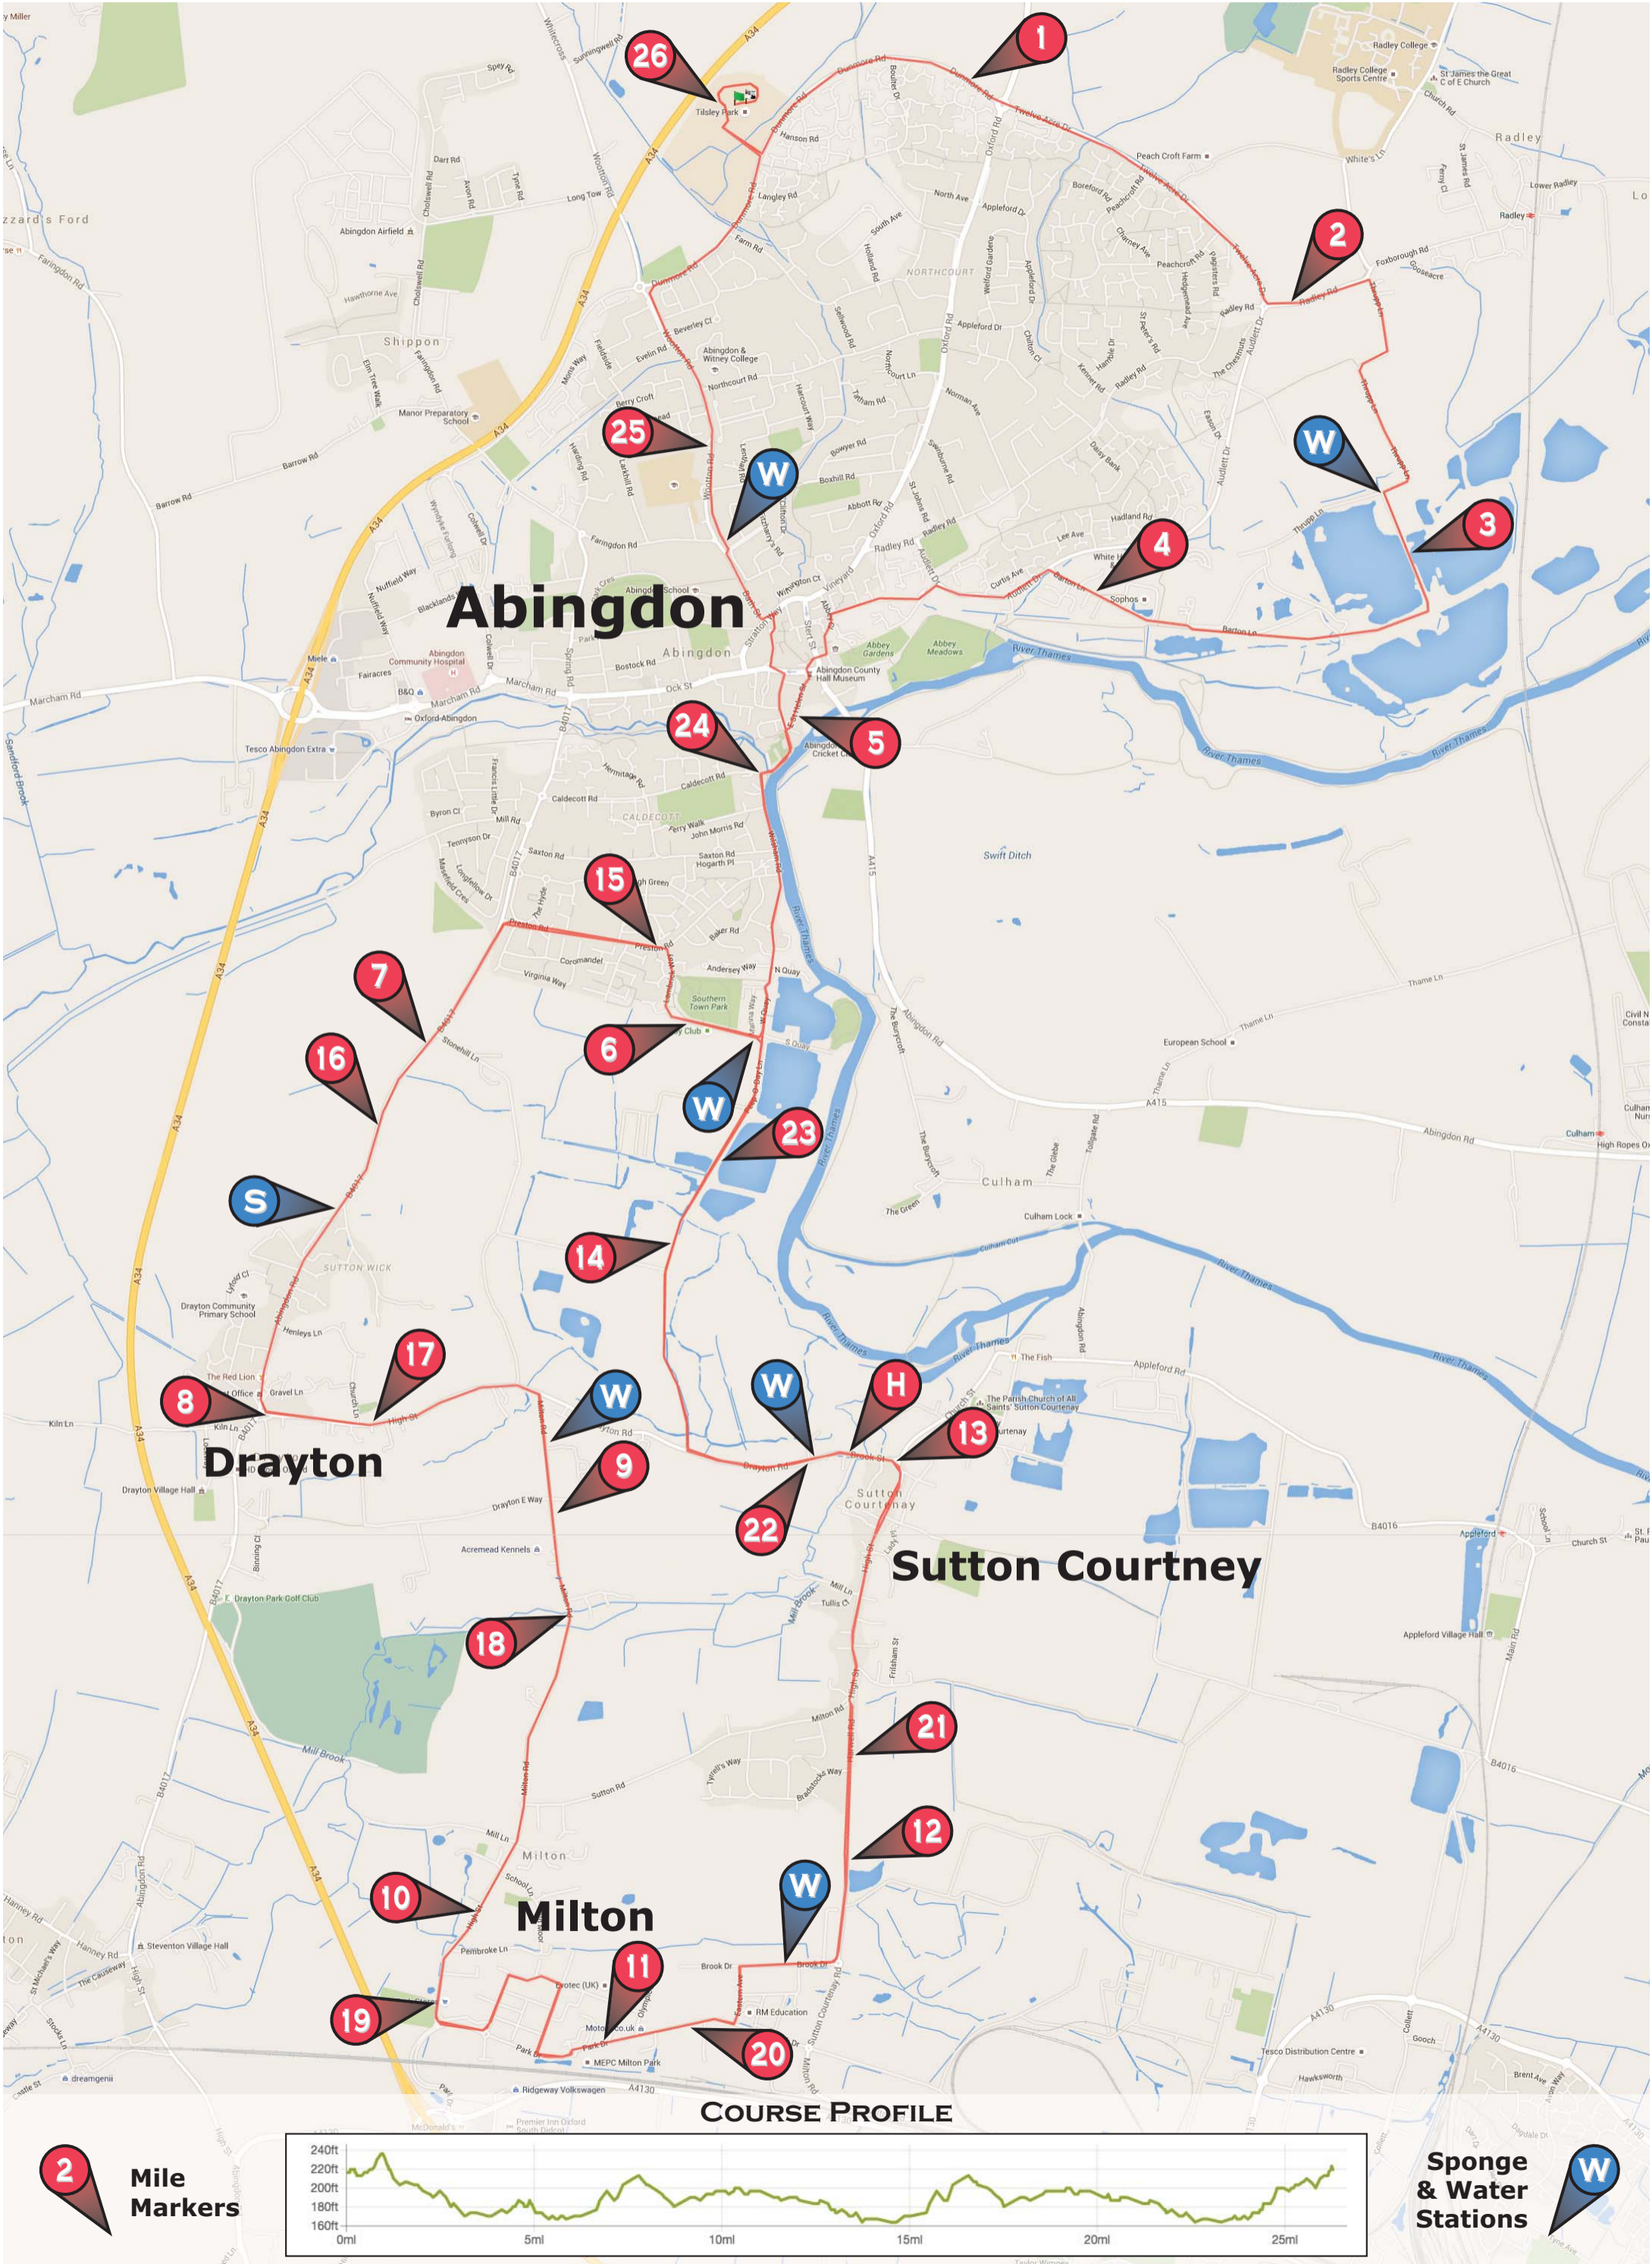

2017 ABINGDON MARATHON COURSE MAP

Abingdon

Drayton

Sutton Courtney

Milton

COURSE PROFILE

Mile Markers

Sponge & Water Stations