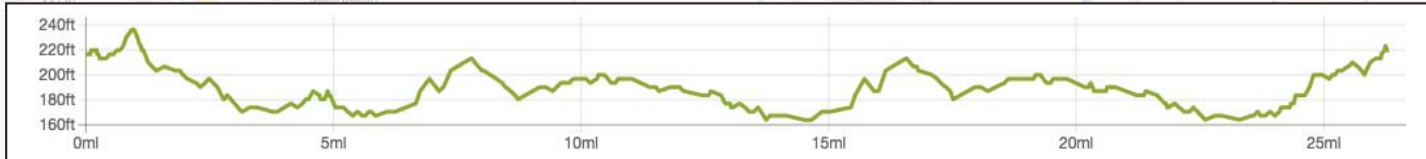

2017 ABINGDON MARATHON COURSE MAP

Abingdon

Drayton

Sutton Courtney

Milton

COURSE PROFILE

Mile Markers

Sponge & Water Stations