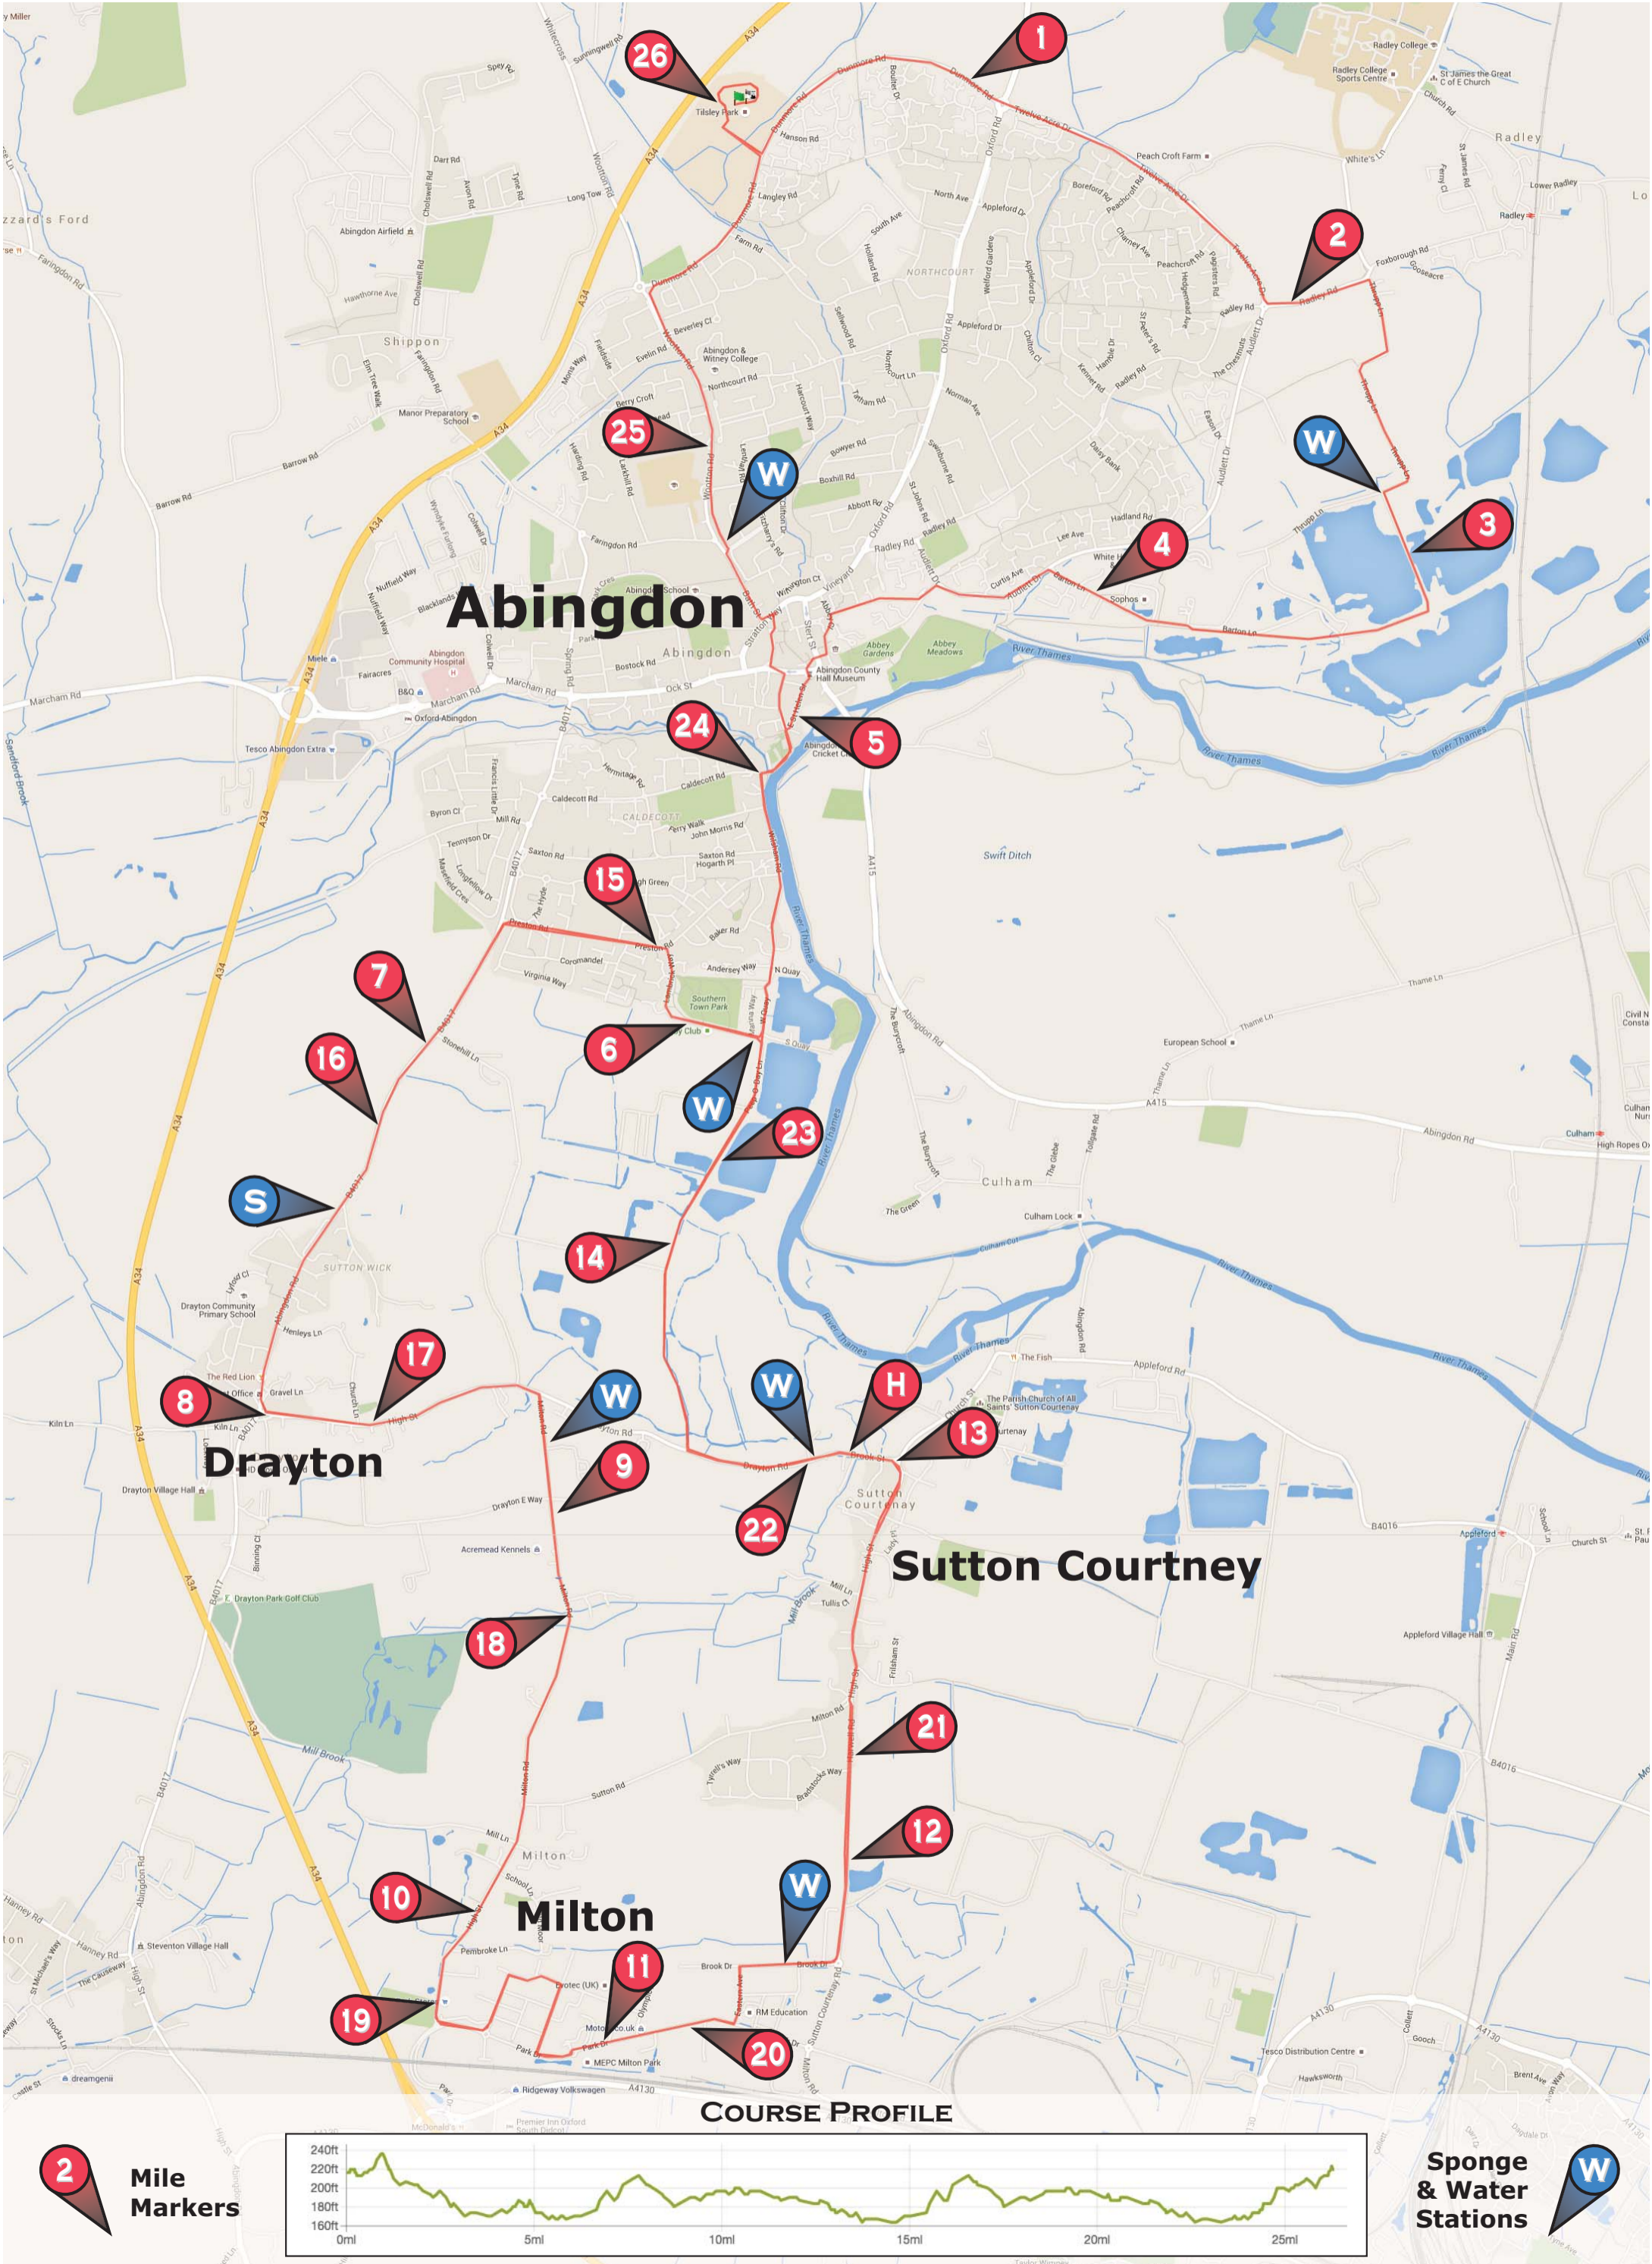

2016 ABINGDON MARATHON COURSE MAP

Mile Markers

Sponge & Water Stations