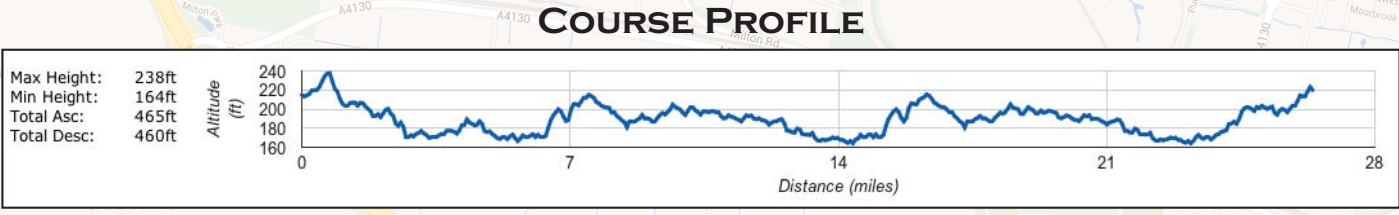

2015 ABINGDON MARATHON COURSE MAP

Mile Markers

Sponge & Water Stations