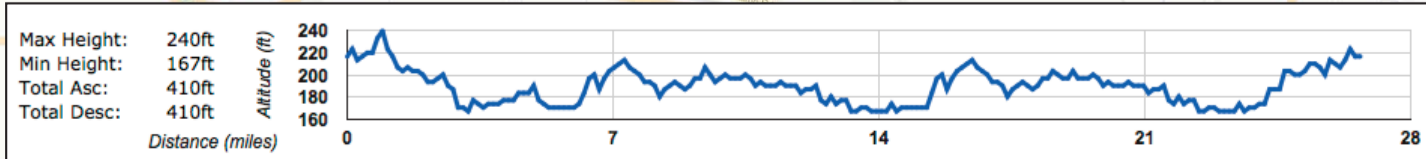

2013 ABINGDON MARATHON COURSE MAP

2
Mile Markers

Sponge & Water Stations